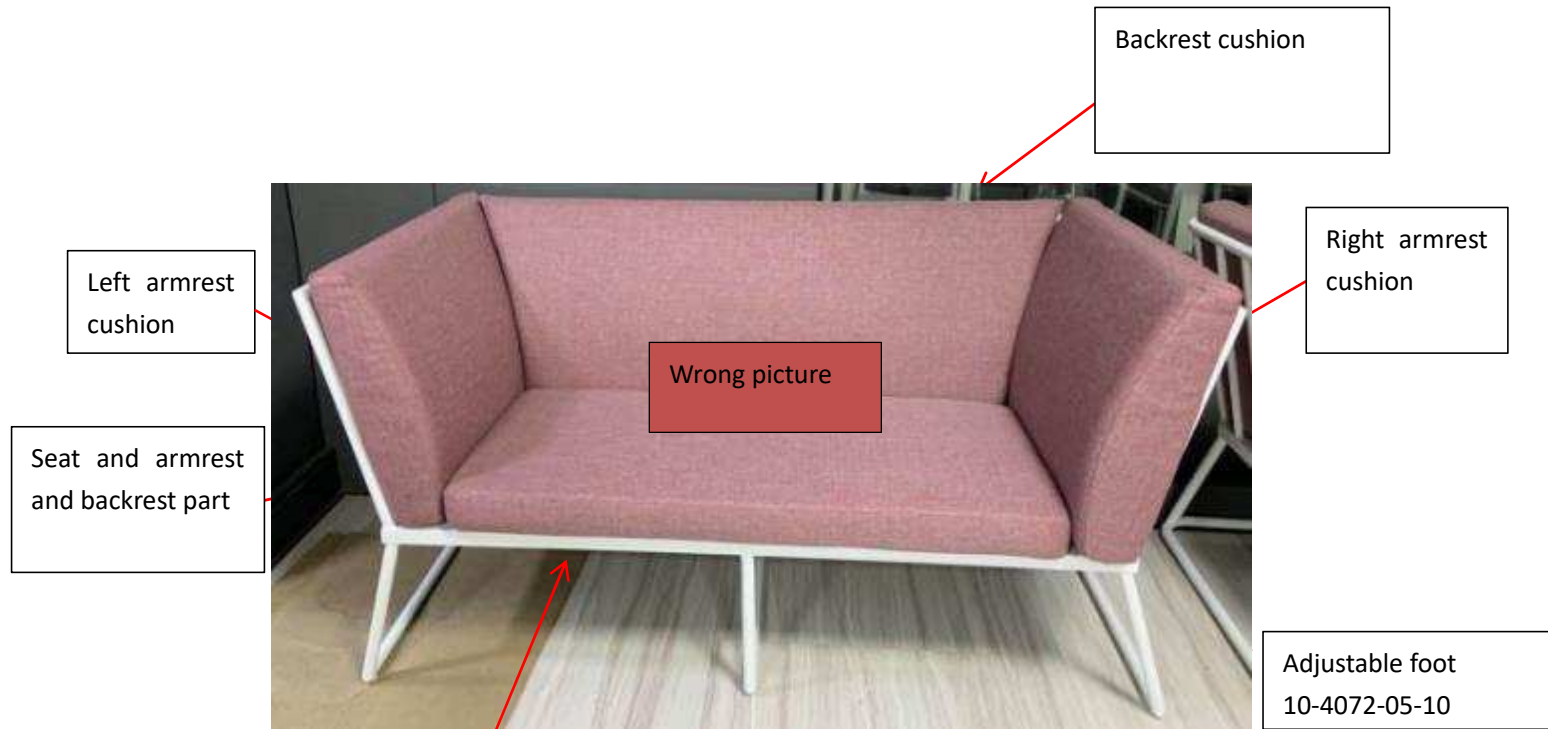

4072-05-07 Vence 2-seater sofa

Connector
10-4072-40

Butterfly screw
M8*20
2pcs

Stainless steel screw
M6*20
6PCS

White Adjusted
feet stopper
φ 20*M16*16
6pcs

Screw set
10-4072-01