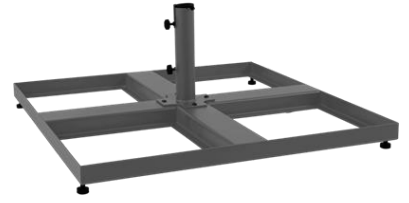

SMILLSON

Product fact sheet

Brafab

SMILLSON

A perfect solution for those who want to move around their hanging parasol smoothly. Robust construction with wheels and a frame that allows you to use your own weights.

HIGHLIGHTS

- Sturdy, framed parasol base, made from steel, E-coated underneath the powder coating.
- Available in 1 colour in weatherproof outdoor powder coating
- Will fit with parasol base weight (not included)
- Fits 38/48mm pole size
- Base in Anthracite colour
- Adjustable feet included

MATERIALS

ALUMINIUM
-73 ANTHRACITE
RAL 7024

FACTS

Introduction year: 2025

Product type: Parasol base

Country of origin: CN

Packaging: Carton Box

SMILLSON

DIMENSIONS

Width: 92 cm
Depth: 92 cm
Height: 9 cm

FACTS PACKAGING
Height: 90 mm
Width: 940 mm
Depth: 940 mm
Gross Weight: 18,00 kg
Net Weight: 16,00 kg
Units per pkg: 1 pcs
Volume m³/pkg: 0,08

Height: 32 cm
Pole diameter: 38/48 mm