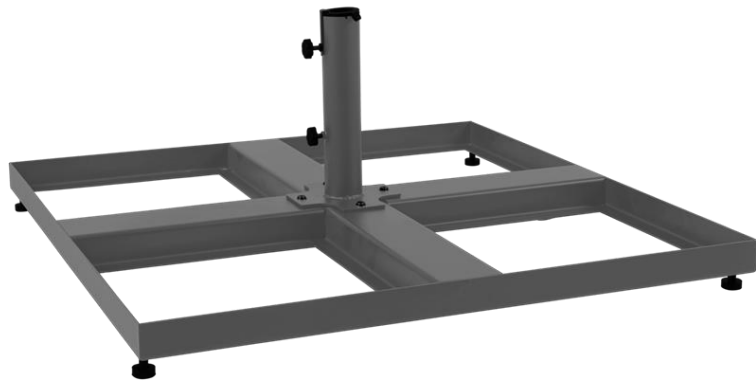

SMILLSON

Product fact sheet

Brafab

SMILLSON

A perfect solution for those who want to move around their hanging parasol smoothly. Robust construction with wheels and a frame that allows you to use your own weights.

HIGHLIGHTS

- Sturdy, framed parasol base, made from steel, E-coated underneath the powder coating.
- Available in 1 colour in weatherproof outdoor powder coating
- Will fit with parasol base weight (not included)
- Fits 38/48mm pole size
- Base in Anthracite colour
- Adjustable feet included

MATERIALS

ALUMINIUM
-73 ANTHRACITE
RAL 7024

FACTS

Introduction year: 2025

Product type: Parasol base

Country of origin: CN

Packaging: Carton Box

SMILLSON

DIMENSIONS

Width: 92 cm
Depth: 92 cm
Height: 9 cm

FACTS PACKAGING
Height: 90 mm
Width: 940 mm
Depth: 940 mm
Gross Weight: 18,00 kg
Net Weight: 16,00 kg
Units per pkg: 1 pcs
Volume m³/pkg: 0,08

Height: 32 cm
Pole diameter: 38/48 mm